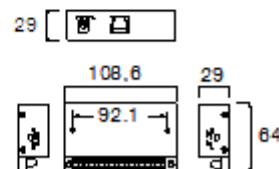

KEYBOARD

JUNCTION BOX

Av. República Argentina, 50 • 15º andar
Curitiba PR 80240-210
Tel: (041) 3342 1600 • Fax: (041) 3244 2200
vendas@eaglevision.com.br
www.eaglevision.com.br