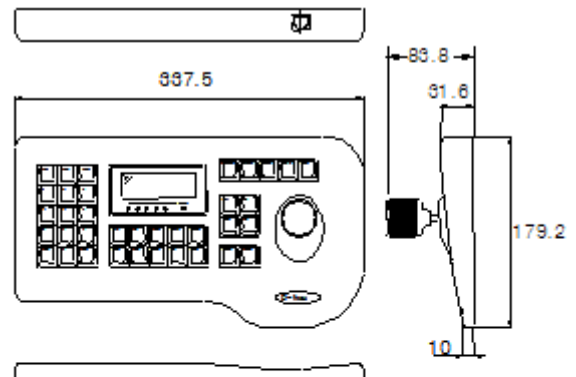

### Keyboard with joystick 3D

- Controller for the remote control of CCTV Devices: Power, Pan/Tilt/ Zoom Lens, AUX, Matrix EagleEyes
- Controls up to maximum 255 CCTV receivers/speeddome
- Preset control: 64 Positions memory set for each camera
- Built-in requital ability for electricity failure: Power, Auto Pan, Preset Position
- Built-in back light for LCD window
- 3-axis Joystick control to Pan/Tilt/Zoom movement
- Can be connected with up to 8 sub-keyboards

### TECHNICAL SPECIFICATION

<b>Control</b>
P/T/Z Control, Preset, Auto Pan, Group, Tour
<b>Connecting Unit</b>
CCTV Receiver and PTZ Cameras
<b>Communication Method</b>
RS-485 (422)
<b>Communication Speed</b>
RS485 - 9600bps, N, 8, 1
<b>Connector</b>
Modular cable connection with junction box
<b>Package</b>
Junction Box, 5M cable (modular jacks both ends)
<b>Operating Distance</b>
Max. 1.2km (When using shielded twisted pair cable)
<b>Power</b>
DC12V, 1A
<b>Operating Condition</b>
0°C ~ +40°C
<b>Weight</b>
Approx. 3.5kg
<b>Dimensions</b>
337.5(W) x 50(H) x 153(D)mm