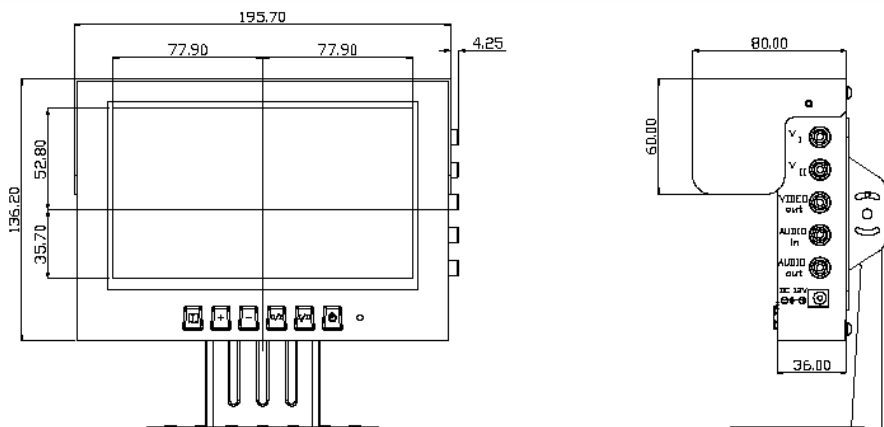

Powerful Solutions

EagleEyes CCTV

SECURITY SOLUTIONS AND TECHNOLOGIES

Heavy Duty LCD Monitor 7"

DISPLAY SCREEN

LCD SCREEN SIZE 7" INCH
 ACTIVE AREA 154.08 x 86.58 mm
 ELEMENT COLOR TFT LCD
 DOT PITCH 0.107 x 0.370 (W x H)
 RESOLUTION 1440(W)X234(H)

VIDEO SYSTEM

NTSC & PAL Dual System
NTSC H : 15.75 Khz / V : 60 Hz / c : 3.58 MHz
PAL H : 15.625 Khz / V : 50 Hz / c : 4.43 MHz

- ◆ POWER SOURCE DC 12V
- ◆ OSD CONTROL AND CONFIGURATION
- ◆ VIEWING ANGEL : Vert.+10 Deg / -30 Deg Horiz 45±Deg
- ◆ BRIGHTNESS 500 nit
- ◆ POWER COMSUMPTION 7W Max.
- ◆ OPERATING TEMPERATURE -40°C ~ 95°C
- ◆ STORAGE TEMPERATURE -30°C ~ 85°C
- ◆ OPERATING HUMIDITY 95% RH
- ◆ LCD SCREEN 195.70(W) x 136.20(H) X 36 (D)mm
- ◆ DRIVER BOARD 129.0(W) x 90.0(H) X 11.6 (D)mm
- ◆ WEIGHT 730 g

EE-LM7323

OTHER OPTIONS

6" Heavy Duty

8.5" Heavy Duty