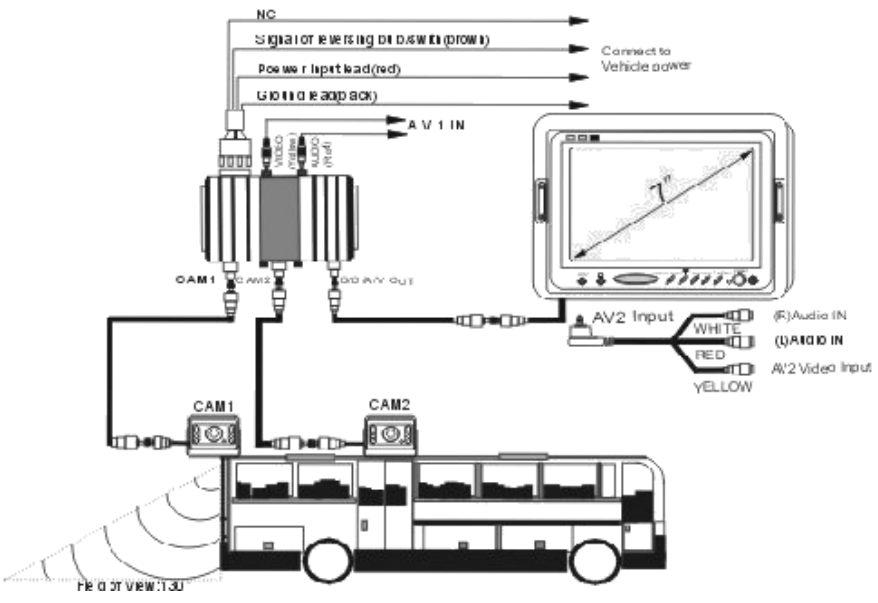

### LCD Monitor 7" High Resolution

EE-MSP720-1

### Technical Specifications EE-MSP720-1

7" Digital Screen TFT LCD Reversing Monitor (Model:EE-SP720-1)
Display Resolution: 800(H) X 480(V) Pixels
Wide view angle(CR>10):(up/ down): 70/90* (left/right): 90/120*
Brightness (cd/m2): 300
Contrast ratio: 500:1
Response time: <19s
Life time: 20000Hours
Color system: PAL/NTSC
Responding time less than 2" when reversing
4 image switch automatically, shift time 0-30"
Auto mirror image video when reversing
Connectors: AV (RCA) and VGA (Optional)
Operating temperature: -20°C to +70°C
Storage temperature: -30°C to +80°C
Power consumption:DC11~32V (7W Max)
External dimensions:LxWxT(180X118X23)mm
Weight Approx: 239g