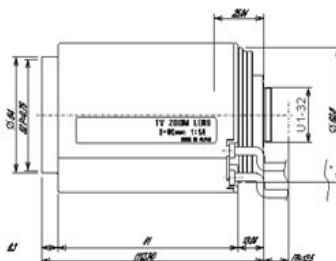

Powerful Solutions

EagleEyes CCTV

SECURITY SOLUTIONS AND TECHNOLOGIES

Motorized Zoom Lens DC 10-200mm

- High resolution 2 MOTORS (Focus and Zoom) AUTO-IRIS DC.
- 1/3" format CS mount.
- 10-200mm F1.9.
- Provide clear picture and resolution.
- Provided with 4 pin connector for DC.

Technical Specs	EE-RB10200GDJ
Sensor area image	1/3"
Mount type	CS
Focal length	10.0-200mm
Aperture range	1.8 ~ 360
Viewing angle 1/3"	Wide: 35.5 x 21.5 Tele: 2.5 x 1.8
Focusing range	Wide: 2.0m ~ infinit
Focus method	Motorized
Zoom method	Motorized
Iris	Auto iris DC
Dimension	76(H) × 95(W) × 169(L)
Weight	1200g