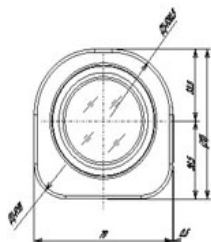

Powerful Solutions

EagleEyes CCTV

SECURITY SOLUTIONS AND TECHNOLOGIES

Motorized Zoom Lens DC 10-200mm

- High resolution 2 MOTORS (Focus and Zoom) AUTO-IRIS DC.
- 1/3" format CS mount.
- 10-200mm F1.9.
- Provide clear picture and resolution.
- Provided with 4 pin connector for DC.

Technical Specs	EE-RB10200GDJ
Sensor area image	1/3"
Mount type	CS
Focal length	10.0-200mm
Aperture range	1.8 ~ 360
Viewing angle 1/3"	Wide: 35.5 x 21.5 Tele: 2.5 x 1.8
Focusing range	Wide: 2.0m ~ infinit
Focus method	Motorized
Zoom method	Motorized
Iris	Auto iris DC
Dimension	76(H) × 95(W) × 169(L)
Weight	1200g