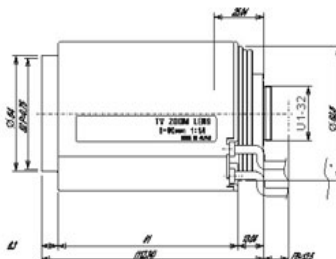

Technical Specs	EE-LZ08080M
Sensor area image	1/3"
Mount type	CS
Focal length	8.0-80mm
Aperture range	1.4 ~ 360
Viewing angle 1/3"	Wide: 41.6-4.35°
Viewing angle 1/4"	Wide: 32.6 x 24.5 Tele: 3.4 x 2.6
Focusing range	Tele: 1.5M ~ infinit
Focus method	Motorized
Zoom method	Motorized
Iris	Motorized
Dimension	65×75×123
Weight	640g