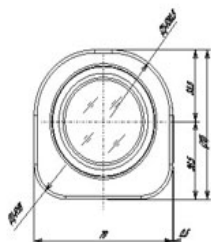

Technical Specs	EE-LZ08080M
Sensor area image	1/3"
Mount type	CS
Focal length	8.0-80mm
Aperture range	1.4 ~ 360
Viewing angle 1/3"	Wide: 41.6-4.35°
Viewing angle 1/4"	Wide: 32.6 x 24.5 Tele: 3.4 x 2.6
Focusing range	Tele: 1.5M ~ infinit
Focus method	Motorized
Zoom method	Motorized
Iris	Motorized
Dimension	65×75×123
Weight	640g