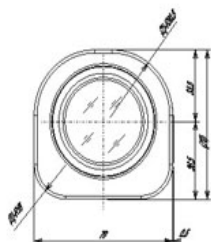

Powerful Solutions

EagleEyes CCTV

SECURITY SOLUTIONS AND TECHNOLOGIES

Motorized Zoom Auto-Iris DC Lens 6-96mm

- High resolution Varifocal lens.
- Super low illumination.
- Easy to install, easy to use.
- Cristal lens provide clear picture and resolution.
- Motorized zoom, motorized focus, Auto-Iris DC

Technical Specs	EE-L0696GDJ
Sensor area image	1/3"
Mount type	CS
Focal length	6.0-96mm
Aperture range	F1.6 ~ 360
Viewing angle 1/3"	Wide: 53.23°~3.58°
Focusing range	Tele: 1.5M ~ infinit
Focus method	Motorized
Zoom method	Motorized
Iris	Auto-Iris DC
Dimension	65×75×123
Weight	640g