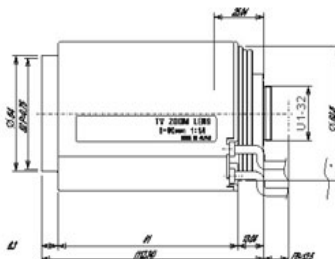

Technical Specs	EE-L0696GDJ
Sensor area image	1/3"
Mount type	CS
Focal length	6.0-96mm
Aperture range	F1.6 ~ 360
Viewing angle 1/3"	Wide: 53.23°~3.58°
Focusing range	Tele: 1.5M ~ infinit
Focus method	Motorized
Zoom method	Motorized
Iris	Auto-Iris DC
Dimension	65×75×123
Weight	640g