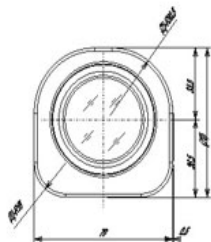

Technical Specs	EE-LZ0660MA
Sensor area image	1/3"
Mount type	CS
Focal length	6.0-60mm
Aperture range	1.2 ~ 360
Viewing angle 1/3"	Wide: 43.4 x 32.7 Tele: 4.5 x 3.7
Viewing angle 1/4"	Wide: 32.6 x 24.5 Tele: 3.4 x 2.6
Focusing range	Wide: 0.6m ~ infinit Tele: 1.5M ~ infinit
Focus method	Motorized
Zoom method	Motorized
Iris	Auto iris DC
Weight	440g