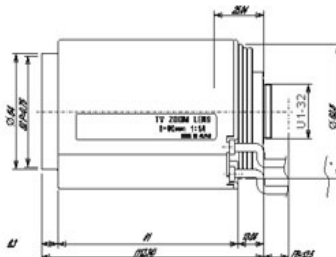

Technical Specs	EE-LZ0660MA
Sensor area image	1/3"
Mount type	CS
Focal length	6.0-60mm
Aperture range	1.2 ~ 360
Viewing angle 1/3"	Wide: 43.4 x 32.7 Tele: 4.5 x 3.7
Viewing angle 1/4"	Wide: 32.6 x 24.5 Tele: 3.4 x 2.6
Focusing range	Wide: 0.6m ~ infinit Tele: 1.5M ~ infinit
Focus method	Motorized
Zoom method	Motorized
Iris	Auto iris DC
Weight	440g